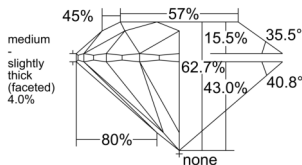

GIA®

FACSIMILE

GIA REPORT 3555480337

Verify this report at GIA.edu

GIA NATURAL DIAMOND DOSSIER®

June 12, 2026
GIA Report Number 3555480337
Shape and Cutting Style ..... Round Brilliant
Measurements ..... 5.36 - 5.40 x 3.37 mm

GRADING RESULTS

Carat Weight ..... 0.60 carat
Color Grade ..... G
Clarity Grade VS2
Cut Grade ..... Excellent

ADDITIONAL GRADING INFORMATION

Polish ..... Excellent
Symmetry ..... Excellent
Fluorescence ..... None
Clarity Characteristics ..... Crystal, Cloud, Feather
Inscription(s): GIA 3555480337

PROPORTIONS

Profile to actual proportions