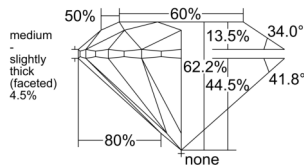

GIA®

FACSIMILE

GIA REPORT 3555469522

Verify this report at gia.edu

GIA NATURAL DIAMOND DOSSIER®

June 11, 2026
GIA Report Number 3555469522
Shape and Cutting Style ..... Round Brilliant
Measurements ..... 5.66 - 5.70 x 3.53 mm

GRADING RESULTS

Carat Weight ..... 0.70 carat
Color Grade ..... H
Clarity Grade VS1
Cut Grade ..... Excellent

ADDITIONAL GRADING INFORMATION

Polish ..... Excellent
Symmetry ..... Excellent
Fluorescence ..... None
Clarity Characteristics..... Indented Natural, Pinpoint, Cloud
Inscription(s): GIA 3555469522

PROPORTIONS

Profile to actual proportions