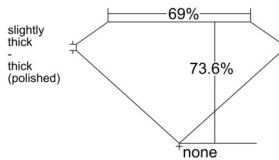

GIA®

FACSIMILE

GIA REPORT 3555469456

Verify this report at GIA.edu

GIA NATURAL DIAMOND DOSSIER®

June 11, 2026
GIA Report Number 3555469456
Shape and Cutting Style ..... Square Modified Brilliant
Measurements ..... 4.37 x 4.35 x 3.20 mm

GRADING RESULTS

Carat Weight ..... 0.50 carat
Color Grade ..... F
Clarity Grade VS2

ADDITIONAL GRADING INFORMATION

Polish ..... Excellent
Symmetry ..... Very Good
Fluorescence ..... None
Clarity Characteristics ..... Cloud, Feather
Inscription(s): GIA 3555469456

PROPORTIONS

Profile not to actual proportions

GRADING SCALES

GIA COLOR SCALE		GIA CLARITY SCALE			
COLORLESS	D	VERY VERY SLIGHTLY INCLUDED	FLAWLESS		
	E		INTERNALLY FLAWLESS		
	F		VVS₁		
	NEAR COLORLESS	G	VERY SLIGHTLY INCLUDED	VVS₂	
		H		VS₁	
		FAINT	I	SLIGHTLY INCLUDED	VS₂
			J		SI₁
	K		SI₂		
	VERT LIGHT		L	INCLUDED	I₁
			M		I₂
N			I₃		
O					
P					
Q					
R					
LIGHT	S				
	T				
	U				
	V				
	W				
	X				
	Y				
	Z