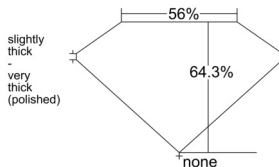

GIA®

FACSIMILE

GIA REPORT 3555468970

Verify this report at GIA.edu

GIA NATURAL DIAMOND DOSSIER®

June 11, 2026
GIA Report Number 3555468970
Shape and Cutting Style ..... **Modified Kite Step Cut**
Measurements ..... 7.59 x 5.25 x 3.37 mm

GRADING RESULTS

Carat Weight ..... 0.91 carat
Color Grade ..... G
Clarity Grade VVS2

ADDITIONAL GRADING INFORMATION

Polish ..... Excellent
Symmetry ..... Excellent
Fluorescence ..... Medium Blue
Clarity Characteristics ..... Cloud, Needle, Pinpoint
Inscription(s): GIA 3555468970

PROPORTIONS

Profile not to actual proportions

GRADING SCALES

GIA COLOR SCALE		GIA CLARITY SCALE				
COLORLESS	D	VERY VERY SLIGHTLY INCLUDED	FLAWLESS			
	E		INTERNALLY FLAWLESS			
	F		VVS₁			
	NEAR COLORLESS	G	VERY SLIGHTLY INCLUDED	VVS₂		
		H		VS₁		
		FAINT	I	SLIGHTLY INCLUDED	VS₂	
			J		SI₁	
			VERT LIGHT	K	INCLUDED	SI₂
				L		I₁
				M		I₂
LIGHT	N		I₃			
	O					
	P					
	Q					
	R