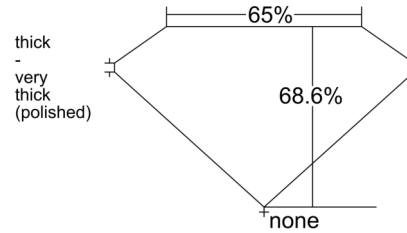

PROPORTIONS

Profile not to actual proportions