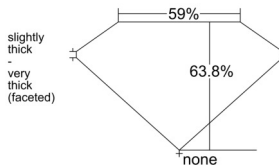

GIA®

FACSIMILE

GIA REPORT 3555442839

Verify this report at gia.edu

GIA NATURAL DIAMOND DOSSIER®

June 09, 2026
GIA Report Number 3555442839
Shape and Cutting Style ..... Pear Brilliant
Measurements ..... 7.51 x 4.77 x 3.04 mm

GRADING RESULTS

Carat Weight ..... 0.70 carat
Color Grade ..... E
Clarity Grade VS1

ADDITIONAL GRADING INFORMATION

Polish ..... Excellent
Symmetry ..... Very Good
Fluorescence ..... Faint
Clarity Characteristics ..... Cloud, Needle
Inscription(s): GIA 3555442839

PROPORTIONS

Profile not to actual proportions

GRADING SCALES

GIA COLOR SCALE		GIA CLARITY SCALE			
COLORLESS	D	VERY VERY SLIGHTLY INCLUDED	FLAWLESS		
	E		INTERNALLY FLAWLESS		
	F	VERY SLIGHTLY INCLUDED	VS₁		
	G		VS₂		
	H		VS₁		
	NEAR COLORLESS	I	SLIGHTLY INCLUDED	VS₂	
		J		SI₁	
		FAINT	K	INCLUDED	SI₂
			L		I₁
			M		I₂
VERT LIGHT	N	INCLUDED	I₃		
	O				
	P				
	Q				
	R				
	S				
	T				
LIGHT	U				
	V				
	W				
	X				
Y					
Z