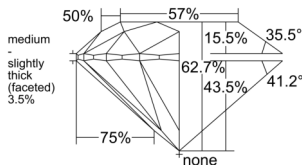

GIA®

FACSIMILE

GIA REPORT 3555425666

Verify this report at GIA.edu

GIA NATURAL DIAMOND DOSSIER®

June 05, 2026
GIA Report Number 3555425666
Shape and Cutting Style ..... Round Brilliant
Measurements ..... 5.24 - 5.28 x 3.30 mm

GRADING RESULTS

Carat Weight ..... 0.56 carat
Color Grade ..... E
Clarity Grade VVS1
Cut Grade ..... Excellent

ADDITIONAL GRADING INFORMATION

Polish ..... Excellent
Symmetry ..... Excellent
Fluorescence ..... None
Clarity Characteristics ..... Pinpoint, Feather
Inscription(s): GIA 3555425666

PROPORTIONS

GRADING SCALES

GIA COLOR SCALE	GIA CLARITY SCALE	GIA CUT SCALE	
D	FLAWLESS	EXCELLENT	
E	INTERNALLY FLAWLESS		
F		VVS₁	VERY GOOD
G	VVS₂		
H	VS₁	GOOD	
I	VS₂		
J	SI₁	FAIR	
K	SI₂		
L	I₁	POOR	
M			
N			
O	I₂		
P			
Q			
R	I₃		
S			
T			
U			
V			
W			
X			
Y			
Z