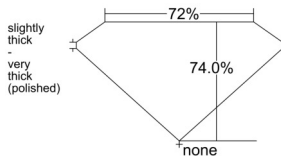

GIA®

FACSIMILE

GIA REPORT 3555422742

Verify this report at GIA.edu

GIA NATURAL DIAMOND DOSSIER®

June 04, 2026
GIA Report Number 3555422742
Shape and Cutting Style ..... **Square Modified Brilliant**
Measurements ..... 5.17 x 5.16 x 3.81 mm

GRADING RESULTS

Carat Weight ..... 0.90 carat
Color Grade ..... F
Clarity Grade VS1

ADDITIONAL GRADING INFORMATION

Polish ..... Excellent
Symmetry ..... Excellent
Fluorescence ..... Faint
Clarity Characteristics ..... Cloud, Pinpoint
Inscription(s): GIA 3555422742

PROPORTIONS

Profile not to actual proportions

GRADING SCALES

GIA COLOR SCALE		GIA CLARITY SCALE			
COLORLESS	D	VERY VERY SLIGHTLY INCLUDED	FLAWLESS		
	E		INTERNALLY FLAWLESS		
	F	VERY SLIGHTLY INCLUDED	VVS₁		
	G		VVS₂		
	H		VS₁		
	NEAR COLORLESS	I	SLIGHTLY INCLUDED	VS₂	
		J		SI₁	
		FAINT	K	INCLUDED	SI₂
			L		I₁
			M		I₂
N			I₃		
VERY LIGHT	O	LIGHT			
	P				
	Q				
	R				
	S				
	T				
LIGHT	U				
	V				
	W				
	X				
Y					
Z