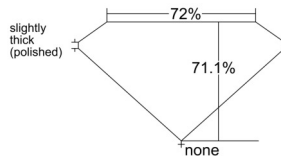

GIA®

FACSIMILE

GIA REPORT 3555422656

Verify this report at GIA.edu

GIA NATURAL DIAMOND DOSSIER®

June 11, 2026
GIA Report Number 3555422656
Shape and Cutting Style ..... Square Modified Brilliant
Measurements ..... 4.96 x 4.92 x 3.50 mm

GRADING RESULTS

Carat Weight ..... 0.70 carat
Color Grade ..... D
Clarity Grade VVS1

ADDITIONAL GRADING INFORMATION

Polish ..... Excellent
Symmetry ..... Very Good
Fluorescence ..... None
Clarity Characteristics ..... Feather
Inscription(s): GIA 3555422656

PROPORTIONS

Profile not to actual proportions

GRADING SCALES

GIA COLOR SCALE		GIA CLARITY SCALE			
COLORLESS	D	VERY VERY SLIGHTLY INCLUDED	FLAWLESS		
	E		INTERNALLY FLAWLESS		
	F	VERY SLIGHTLY INCLUDED	VVS₁		
	G		VVS₂		
	H		VS₁		
	NEAR COLORLESS	I	SLIGHTLY INCLUDED	VS₂	
		J		SI₁	
		FAINT	K	INCLUDED	SI₂
			L		I₁
			M		I₂
VERT LIGHT	N	LIGHT	I₃		
	O				
	P				
	Q				
	R				
	S				
	T