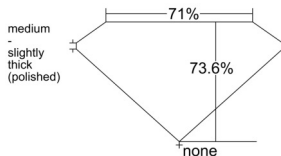

GIA®

FACSIMILE

GIA REPORT 3555421388

Verify this report at GIA.edu

GIA NATURAL DIAMOND DOSSIER®

June 04, 2026
GIA Report Number 3555421388
Shape and Cutting Style ..... **Square Modified Brilliant**
Measurements ..... **3.76 x 3.76 x 2.77 mm**

GRADING RESULTS

Carat Weight ..... 0.31 carat
Color Grade ..... D
Clarity Grade VVS1

ADDITIONAL GRADING INFORMATION

Polish ..... Excellent
Symmetry ..... Very Good
Fluorescence ..... None
Clarity Characteristics ..... Feather
Inscription(s): GIA 3555421388

PROPORTIONS

Profile not to actual proportions

GRADING SCALES

GIA COLOR SCALE		GIA CLARITY SCALE	
COLORLESS	D	VERY VERY SLIGHTLY INCLUDED	FLAWLESS
	E		INTERNALLY FLAWLESS
	F		VVS₁
	G		VVS₂
	H		VS₁
	I		VS₂
	J		SI₁
	K		SI₂
	L		I₁
	M		I₂
NEAR COLORLESS	N	SLIGHTLY INCLUDED	I₃
	O		
	P		
	Q		
FAINT	R		
	S		
	T		
	U		
VERY LIGHT	V		
	W		
	X		
	Y		
LIGHT	Z