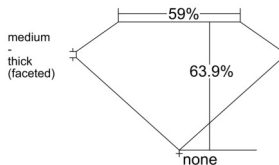

GIA®

FACSIMILE

GIA REPORT 3555411481

Verify this report at GIA.edu

GIA NATURAL DIAMOND DOSSIER®

June 03, 2026
GIA Report Number 3555411481
Shape and Cutting Style ..... Pear Brilliant
Measurements ..... 6.94 x 4.35 x 2.78 mm

GRADING RESULTS

Carat Weight ..... 0.50 carat
Color Grade ..... G
Clarity Grade VS1

ADDITIONAL GRADING INFORMATION

Polish ..... Excellent
Symmetry ..... Very Good
Fluorescence ..... Strong Blue
Clarity Characteristics ..... Crystal, Feather, Pinpoint
Inscription(s): GIA 3555411481

PROPORTIONS

Profile not to actual proportions

GRADING SCALES

GIA COLOR SCALE		GIA CLARITY SCALE			
COLORLESS	D	VERY VERY SLIGHTLY INCLUDED	FLAWLESS		
	E		INTERNALLY FLAWLESS		
	F		VVS₁		
	G		VVS₂		
	NEAR COLORLESS	H	VERY SLIGHTLY INCLUDED	VS₁	
		I		VS₂	
		FAINT	J	SLIGHTLY INCLUDED	S₁
			K		S₂
	L		I₁		
	VERT LIGHT		M	INCLUDED	I₂
N			I₃		
O					
LIGHT		P			
		Q			
		R			
	S				
	T				
	Z