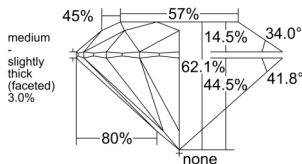

GIA®

FACSIMILE

GIA REPORT 3555410743

Verify this report at gia.edu

GIA NATURAL DIAMOND DOSSIER®

June 02, 2026
GIA Report Number 3555410743
Shape and Cutting Style ..... Round Brilliant
Measurements ..... 4.82 - 4.86 x 3.01 mm

GRADING RESULTS

Carat Weight ..... 0.42 carat
Color Grade ..... H
Clarity Grade VVS1
Cut Grade ..... Excellent

ADDITIONAL GRADING INFORMATION

Polish ..... Excellent
Symmetry ..... Excellent
Fluorescence ..... None
Clarity Characteristics ..... Pinpoint, Feather
Inscription(s): GIA 3555410743

PROPORTIONS

Profile to actual proportions

GRADING SCALES

GIA COLOR SCALE	GIA CLARITY SCALE	GIA CUT SCALE	
D	FLAWLESS	EXCELLENT	
E	INTERNALLY FLAWLESS		
F		VVS₁	VERY GOOD
G	VVS₂		
H	VS₁	GOOD	
I	VS₂		
J	SI₁	FAIR	
K	SI₂		
L	I₁	POOR	
M	I₂		
N	I₃		
O			
P			
Q			
R			
S			
T			
U			
V			
W			
X			
Y			
Z