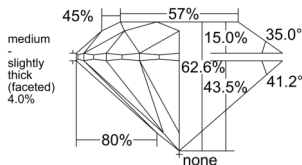

GIA®

FACSIMILE

GIA REPORT 3555407605

Verify this report at GIA.edu

GIA NATURAL DIAMOND DOSSIER®

June 02, 2026
GIA Report Number 3555407605
Shape and Cutting Style ..... Round Brilliant
Measurements ..... 5.05 - 5.07 x 3.17 mm

GRADING RESULTS

Carat Weight ..... 0.50 carat
Color Grade ..... J
Clarity Grade S11
Cut Grade ..... Excellent

ADDITIONAL GRADING INFORMATION

Polish ..... Excellent
Symmetry ..... Very Good
Fluorescence ..... None
Clarity Characteristics ..... Feather
Inscription(s): GIA 3555407605

PROPORTIONS

Profile to actual proportions