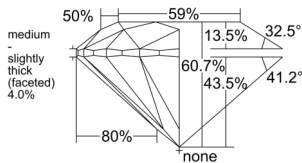

GIA®

FACSIMILE

GIA REPORT 3555395294

Verify this report at GIA.edu

GIA NATURAL DIAMOND DOSSIER®

June 02, 2026
GIA Report Number 3555395294
Shape and Cutting Style ..... Round Brilliant
Measurements ..... 4.89 - 4.91 x 2.98 mm

GRADING RESULTS

Carat Weight ..... 0.43 carat
Color Grade ..... G
Clarity Grade VS1
Cut Grade ..... Excellent

ADDITIONAL GRADING INFORMATION

Polish ..... Excellent
Symmetry ..... Excellent
Fluorescence ..... None
Clarity Characteristics..... Crystal, Cloud, Pinpoint
Inscription(s): GIA 3555395294

PROPORTIONS

Profile to actual proportions