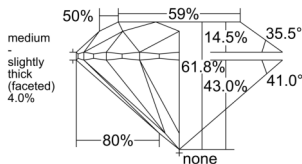

GIA®

FACSIMILE

GIA REPORT 3555381247

Verify this report at GIA.edu

GIA NATURAL DIAMOND DOSSIER®

June 10, 2026
GIA Report Number 3555381247
Shape and Cutting Style ..... Round Brilliant
Measurements ..... 5.42 - 5.45 x 3.36 mm

GRADING RESULTS

Carat Weight ..... 0.61 carat
Color Grade ..... E
Clarity Grade VS2
Cut Grade ..... Excellent

ADDITIONAL GRADING INFORMATION

Polish ..... Excellent
Symmetry ..... Excellent
Fluorescence ..... Medium Blue
Clarity Characteristics ..... Crystal
Inscription(s): GIA 3555381247

PROPORTIONS

Profile to actual proportions

GRADING SCALES

GIA COLOR SCALE	GIA CLARITY SCALE	GIA CUT SCALE	
D	FLAWLESS	EXCELLENT	
E	INTERNALLY FLAWLESS		
F		VVS₁	VERY GOOD
G	VVS₂		
H	VS₁	GOOD	
I	VS₂		
J	SI₁	FAIR	
K	SI₂		
L	I₁	POOR	
M			
N			
O	I₂		
P			
Q	I₃		
R			
S			
T			
U			
V			
W			
X			
Y			
Z