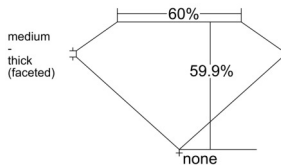

GIA®

FACSIMILE

GIA REPORT 3555379689

Verify this report at GIA.edu

GIA NATURAL DIAMOND DOSSIER®

May 30, 2026
GIA Report Number 3555379689
Shape and Cutting Style ..... Heart Brilliant
Measurements ..... 5.41 x 6.30 x 3.77 mm

GRADING RESULTS

Carat Weight ..... 0.73 carat
Color Grade I
Clarity Grade VVS2

ADDITIONAL GRADING INFORMATION

Polish ..... Excellent
Symmetry ..... Excellent
Fluorescence ..... None
Clarity Characteristics ..... Needle
Inscription(s): GIA 3555379689

PROPORTIONS

Profile not to actual proportions

GRADING SCALES

GIA COLOR SCALE		GIA CLARITY SCALE	
COLORLESS	D	VERY VERY SLIGHTLY INCLUDED	FLAWLESS
	E		INTERNALLY FLAWLESS
	F		VVS₁
	G		VVS₂
	H		VS₁
	I		VS₂
	J		SI₁
	K		SI₂
	L		I₁
	M		I₂
NEAR COLORLESS	N	SLIGHTLY INCLUDED	I₃
	O		
	P		
	Q		
FAINT	R		
	S		
	T		
	U		
VERT LIGHT	V		
	W		
	X		
	Y		
LIGHT	Z