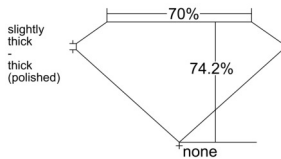

GIA®

FACSIMILE

GIA REPORT 3555375941

Verify this report at GIA.edu

GIA NATURAL DIAMOND DOSSIER®

June 01, 2026
GIA Report Number 3555375941
Shape and Cutting Style ..... Square Modified Brilliant
Measurements ..... 4.73 x 4.67 x 3.47 mm

GRADING RESULTS

Carat Weight ..... 0.70 carat
Color Grade ..... K
Clarity Grade VVS1

ADDITIONAL GRADING INFORMATION

Polish ..... Excellent
Symmetry ..... Very Good
Fluorescence ..... None
Clarity Characteristics ..... Feather
Inscription(s): GIA 3555375941

PROPORTIONS

Profile not to actual proportions

GRADING SCALES

GIA COLOR SCALE		GIA CLARITY SCALE			
COLORLESS	D	VERY VERY SLIGHTLY INCLUDED	FLAWLESS		
	E		INTERNALLY FLAWLESS		
	F	VERY SLIGHTLY INCLUDED	VVS₁		
	G		VVS₂		
	H		VS₁		
	NEAR COLORLESS	I	SLIGHTLY INCLUDED	SI₁	
		J		SI₂	
		FAINT	K	INCLUDED	I₁
			L		I₂
			M		I₃
VERY LIGHT	N		LIGHT		
	O				
	P				
	Q				
	R