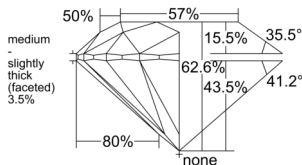

GIA®

FACSIMILE

GIA REPORT 3555356111

Verify this report at GIA.edu

GIA NATURAL DIAMOND DOSSIER®

May 27, 2026
GIA Report Number 3555356111
Shape and Cutting Style ..... Round Brilliant
Measurements ..... 5.73 - 5.77 x 3.60 mm

GRADING RESULTS

Carat Weight ..... 0.73 carat
Color Grade ..... G
Clarity Grade SI2
Cut Grade ..... Excellent

ADDITIONAL GRADING INFORMATION

Polish ..... Excellent
Symmetry ..... Excellent
Fluorescence ..... None
Clarity Characteristics ..... Cloud, Crystal
Inscription(s): GIA 3555356111

PROPORTIONS

GRADING SCALES

GIA COLOR SCALE	GIA CLARITY SCALE	GIA CUT SCALE	
D	FLAWLESS	EXCELLENT	
E	INTERNALLY FLAWLESS		
F		VVS₁	VERY GOOD
G	VVS₂		
H	VS₁	GOOD	
I	VS₂		
J	SI₁	FAIR	
K	SI₂		
L	I₁	POOR	
M	I₂		
N	I₃		
O			
P			
Q			
R			
S			
T			
U			
V			
W			
X			
Y			
Z