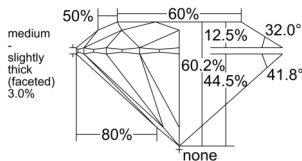

GIA®

FACSIMILE

GIA REPORT 3555352631

Verify this report at GIA.edu

GIA NATURAL DIAMOND DOSSIER®

May 27, 2026
GIA Report Number 3555352631
Shape and Cutting Style ..... Round Brilliant
Measurements ..... 5.75 - 5.79 x 3.48 mm

GRADING RESULTS

Carat Weight ..... 0.70 carat
Color Grade ..... D
Clarity Grade S11
Cut Grade ..... Excellent

ADDITIONAL GRADING INFORMATION

Polish ..... Excellent
Symmetry ..... Excellent
Fluorescence ..... None
Clarity Characteristics ..... Cloud, Feather
Inscription(s): GIA 3555352631

PROPORTIONS

Profile to actual proportions

GRADING SCALES

GIA COLOR SCALE	GIA CLARITY SCALE	GIA CUT SCALE	
D	FLAWLESS	EXCELLENT	
E	INTERNALLY FLAWLESS		
F		VVS₁	VERY GOOD
G	VVS₂		
H	VS₁	GOOD	
I	VS₂		
J	S1₁	FAIR	
K	S1₂		
L	I₁	POOR	
M	I₂		
N	I₃		
O			
P			
Q			
R			
S			
T			
U			
V			
W			
X			
Y			
Z