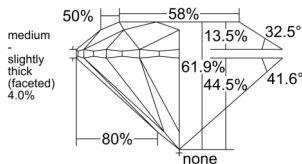

GIA®

FACSIMILE

GIA REPORT 3555344022

Verify this report at GIA.edu

GIA NATURAL DIAMOND DOSSIER®

May 27, 2026
GIA Report Number 3555344022
Shape and Cutting Style ..... Round Brilliant
Measurements ..... 5.09 - 5.12 x 3.16 mm

GRADING RESULTS

Carat Weight ..... 0.50 carat
Color Grade ..... D
Clarity Grade VVS1
Cut Grade ..... Excellent

ADDITIONAL GRADING INFORMATION

Polish ..... Excellent
Symmetry ..... Excellent
Fluorescence ..... Medium Blue
Clarity Characteristics ..... Pinpoint
Inscription(s): GIA 3555344022

PROPORTIONS

Profile to actual proportions