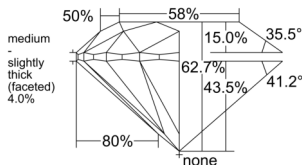

GIA®

FACSIMILE

GIA REPORT 3555341609

Verify this report at GIA.edu

GIA NATURAL DIAMOND DOSSIER®

May 25, 2026
GIA Report Number 3555341609
Shape and Cutting Style ..... Round Brilliant
Measurements ..... 5.09 - 5.13 x 3.21 mm

GRADING RESULTS

Carat Weight ..... 0.52 carat
Color Grade ..... D
Clarity Grade VS1
Cut Grade ..... Excellent

ADDITIONAL GRADING INFORMATION

Polish ..... Excellent
Symmetry ..... Excellent
Fluorescence ..... Strong Blue
Clarity Characteristics ..... Feather, Pinpoint
Inscription(s): GIA 3555341609

PROPORTIONS

GRADING SCALES

GIA COLOR SCALE

COLOURLESS	D
	E
	F
	G
	H
	I
	J
NEAR COLOURLESS	K
	L
	M
FAIN	N
	O
	P
	Q
VERY LIGHT	R
	S
	T
	U
	V
	W
	X
	Y
LIGHT	Z

GIA CLARITY SCALE

FLAWLESS	INTERNAL FLAWLESS	
		FLAWLESS
VERY VERY SLIGHTLY INCLUDED	VVS₁	
	VVS₂	
VERY SLIGHTLY INCLUDED	VS₁	
	VS₂	
SLIGHTLY INCLUDED	SI₁	
	SI₂	
INCLUDED	I₁	
	I₂	
	I₃	

GIA CUT SCALE

EXCELLENT
VERY GOOD
GOOD
FAIR
POOR