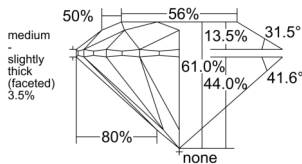

GIA®

FACSIMILE

GIA REPORT

3555341578

Verify this report at GIA.edu

GIA NATURAL DIAMOND DOSSIER®

May 25, 2026
GIA Report Number 3555341578
Shape and Cutting Style ..... Round Brilliant
Measurements ..... 5.23 - 5.26 x 3.20 mm

GRADING RESULTS

Carat Weight ..... 0.53 carat
Color Grade ..... F
Clarity Grade VS1
Cut Grade ..... Excellent

ADDITIONAL GRADING INFORMATION

Polish ..... Very Good
Symmetry ..... Excellent
Fluorescence ..... Medium Blue
Clarity Characteristics..... Cloud, Needle, Pinpoint
Inscription(s): GIA 3555341578

PROPORTIONS

Profile to actual proportions

GRADING SCALES

GIA COLOR SCALE

COLORLESS	D
	E
	F
	G
	H
	I
	J
NEAR COLORLESS	K
	L
Faint	M
	N
	O
	P
Very Light	Q
	R
	S
	T
	U
	V
Light	W
	X
	Y
	Z

GIA CLARITY SCALE

FLAWLESS	INTERNAL FLAWLESS	
		FLAWLESS
VERY VERY SLIGHTLY INCLUDED	VVS₁	
	VVS₂	
VERY SLIGHTLY INCLUDED	VS₁	
	VS₂	
SLIGHTLY INCLUDED	SI₁	
	SI₂	
INCLUDED	I₁	
	I₂	
	I₃	

GIA CUT SCALE

EXCELLENT
VERY GOOD
GOOD
FAIR
POOR