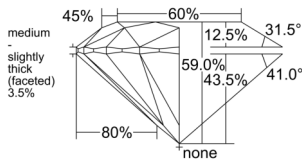

GIA®

FACSIMILE

GIA REPORT 3555340785

Verify this report at GIA.edu

GIA NATURAL DIAMOND DOSSIER®

May 25, 2026
GIA Report Number 3555340785
Shape and Cutting Style ..... Round Brilliant
Measurements ..... 4.81 - 4.83 x 2.84 mm

GRADING RESULTS

Carat Weight ..... 0.40 carat
Color Grade ..... E
Clarity Grade VS1
Cut Grade ..... Excellent

ADDITIONAL GRADING INFORMATION

Polish ..... Excellent
Symmetry ..... Excellent
Fluorescence ..... Medium Blue
Clarity Characteristics ..... Feather, Pinpoint
Inscription(s): GIA 3555340785

PROPORTIONS

Profile to actual proportions

GRADING SCALES

GIA COLOR SCALE	GIA CLARITY SCALE	GIA CUT SCALE	
D	FLAWLESS	EXCELLENT	
E	INTERNALLY FLAWLESS		
F		VVS₁	VERY GOOD
G	VVS₂		
H	VS₁	GOOD	
I	VS₂		
J	SI₁	FAIR	
K	SI₂		
L	I₁	POOR	
M			
N			
O	I₂		
P			
Q			
R	I₃		
S			
T			
U			
V			
W			
X			
Y			
Z