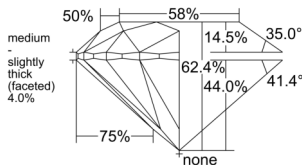

GIA®

FACSIMILE

GIA REPORT 3555336019

Verify this report at GIA.edu

GIA NATURAL DIAMOND DOSSIER®

May 28, 2026
GIA Report Number 3555336019
Shape and Cutting Style ..... Round Brilliant
Measurements ..... 5.63 - 5.68 x 3.53 mm

GRADING RESULTS

Carat Weight ..... 0.70 carat
Color Grade ..... G
Clarity Grade VS1
Cut Grade ..... Excellent

ADDITIONAL GRADING INFORMATION

Polish ..... Excellent
Symmetry ..... Excellent
Fluorescence ..... None
Clarity Characteristics ..... Cloud
Inscription(s): GIA 3555336019

PROPORTIONS

GRADING SCALES

GIA COLOR SCALE	GIA CLARITY SCALE	GIA CUT SCALE	
D	FLAWLESS	EXCELLENT	
E	INTERNALLY FLAWLESS		
F		VVS₁	VERY GOOD
G	VVS₂		
H	VS₁	GOOD	
I	VS₂		
J	SI₁	FAIR	
K	SI₂		
L	I₁	POOR	
M			
N			
O	I₂		
P			
Q			
R	I₃		
S			
T			
U			
V			
W			
X			
Y			
Z