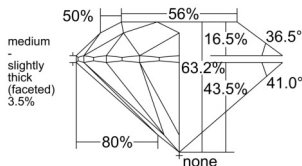

GIA®

FACSIMILE

GIA REPORT 3555333383

Verify this report at GIA.edu

GIA NATURAL DIAMOND DOSSIER®

May 25, 2026
GIA Report Number 3555333383
Shape and Cutting Style ..... Round Brilliant
Measurements ..... 5.45 - 5.49 x 3.46 mm

GRADING RESULTS

Carat Weight ..... 0.63 carat
Color Grade ..... F
Clarity Grade S11
Cut Grade ..... Excellent

ADDITIONAL GRADING INFORMATION

Polish ..... Excellent
Symmetry ..... Excellent
Fluorescence ..... None
Clarity Characteristics ..... Crystal, Cloud
Inscription(s): GIA 3555333383

PROPORTIONS

Profile to actual proportions