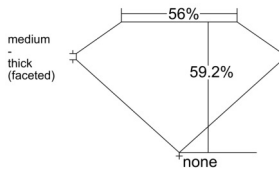

GIA®

FACSIMILE

GIA REPORT 3555327650

Verify this report at GIA.edu

GIA NATURAL DIAMOND DOSSIER®

May 22, 2026
GIA Report Number 3555327650
Shape and Cutting Style ..... Heart Brilliant
Measurements ..... 5.75 x 6.83 x 4.04 mm

GRADING RESULTS

Carat Weight ..... 0.92 carat
Color Grade ..... E
Clarity Grade VVS1

ADDITIONAL GRADING INFORMATION

Polish ..... Excellent
Symmetry ..... Excellent
Fluorescence ..... Faint
Clarity Characteristics ..... Feather
Inscription(s): GIA 3555327650

PROPORTIONS

Profile not to actual proportions

GRADING SCALES

GIA COLOR SCALE		GIA CLARITY SCALE			
COLORLESS	D	VERY VERY SLIGHTLY INCLUDED	FLAWLESS		
	E		INTERNALLY FLAWLESS		
	F	VERY SLIGHTLY INCLUDED	VVS₁		
	G		VVS₂		
	H		VS₁		
	NEAR COLORLESS	I	SLIGHTLY INCLUDED	VS₂	
		J		SI₁	
		FAINT	K	INCLUDED	SI₂
			L		I₁
			M		I₂
VERT LIGHT	N	LIGHT	I₃		
	O				
	P				
	Q				
	R