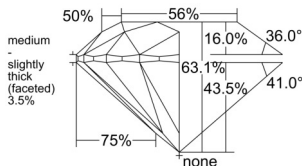

GIA®

FACSIMILE

GIA REPORT 3555322206

Verify this report at GIA.edu

GIA NATURAL DIAMOND DOSSIER®

May 26, 2026
GIA Report Number 3555322206
Shape and Cutting Style ..... Round Brilliant
Measurements ..... 6.12 - 6.16 x 3.87 mm

GRADING RESULTS

Carat Weight ..... 0.90 carat
Color Grade ..... G
Clarity Grade VS1
Cut Grade ..... Excellent

ADDITIONAL GRADING INFORMATION

Polish ..... Excellent
Symmetry ..... Excellent
Fluorescence ..... None
Clarity Characteristics..... Crystal, Cloud, Needle, Pinpoint
Inscription(s): GIA 3555322206

PROPORTIONS

GRADING SCALES

GIA COLOR SCALE

COLOREDNESS	D
	E
	F
	G
	H
	I
	J
NEAR COLORLESS	K
	L
FADING	M
	N
	O
	P
VERY LIGHT	Q
	R
	S
	T
	U
	V
	W
	X
	Y
LIGHT	Z

GIA CLARITY SCALE

FLAWLESS	INTERNAL FLAWLESS	
		FLAWLESS
VERY VERY SLIGHTLY INCLUDED	VVS₁	
	VVS₂	
VERY SLIGHTLY INCLUDED	VS₁	
	VS₂	
SLIGHTLY INCLUDED	SI₁	
	SI₂	
INCLUDED	I₁	
	I₂	
	I₃	

GIA CUT SCALE

EXCELLENT
VERY GOOD
GOOD
FAIR
POOR