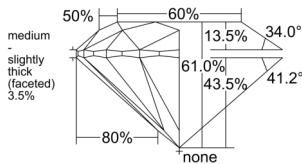

GIA®

FACSIMILE

GIA REPORT 3555287916

Verify this report at GIA.edu

GIA NATURAL DIAMOND DOSSIER®

May 20, 2026
GIA Report Number 3555287916
Shape and Cutting Style ..... Round Brilliant
Measurements ..... 5.09 - 5.11 x 3.11 mm

GRADING RESULTS

Carat Weight ..... 0.50 carat
Color Grade ..... K
Clarity Grade VVS1
Cut Grade ..... Excellent

ADDITIONAL GRADING INFORMATION

Polish ..... Excellent
Symmetry ..... Excellent
Fluorescence ..... Faint
Clarity Characteristics ..... Cloud
Inscription(s): GIA 3555287916

PROPORTIONS

Profile to actual proportions

GRADING SCALES

GIA COLOR SCALE	GIA CLARITY SCALE	GIA CUT SCALE	
D	FLAWLESS	EXCELLENT	
E	INTERNALLY FLAWLESS		
F		VVS₁	VERY GOOD
G	VVS₂		
H	VS₁	GOOD	
I	VS₂		
J	SI₁	FAIR	
K	SI₂		
L	I₁	POOR	
M			
N			
O	I₂		
P			
Q	I₃		
R			
S			
T			
U			
V			
W			
X			
Y			
Z