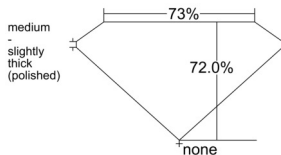

GIA®

FACSIMILE

GIA REPORT 3555263251

Verify this report at GIA.edu

GIA NATURAL DIAMOND DOSSIER®

May 16, 2026
GIA Report Number 3555263251
Shape and Cutting Style ..... **Square Modified Brilliant**
Measurements ..... 4.55 x 4.50 x 3.24 mm

GRADING RESULTS

Carat Weight ..... 0.56 carat
Color Grade ..... F
Clarity Grade ..... Internally Flawless

ADDITIONAL GRADING INFORMATION

Polish ..... Excellent
Symmetry ..... Excellent
Fluorescence ..... None
Clarity Characteristics... **Surface Graining, Minor Details of Polish**
Inscription(s): GIA 3555263251

PROPORTIONS

Profile not to actual proportions

GRADING SCALES

GIA COLOR SCALE		GIA CLARITY SCALE			
COLORLESS	D	VERY VERY SLIGHTLY INCLUDED	FLAWLESS		
	E		INTERNALLY FLAWLESS		
	F		VVS₁		
	NEAR COLORLESS	G	VERY SLIGHTLY INCLUDED	VVS₂	
		H		VS₁	
		FAINT	I	SLIGHTLY INCLUDED	VS₂
			J		SI₁
			K	SLIGHTLY INCLUDED	SI₂
	LIGHT	L	INCLUDED	I₁	
		M		I₂	
N		I₃			
O					
P					
Q					
R