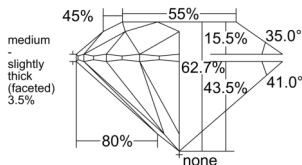

GIA®

FACSIMILE

GIA REPORT 3555263219

Verify this report at GIA.edu

GIA NATURAL DIAMOND DOSSIER®

May 16, 2026
GIA Report Number 3555263219
Shape and Cutting Style ..... Round Brilliant
Measurements ..... 4.43 - 4.45 x 2.79 mm

GRADING RESULTS

Carat Weight ..... 0.33 carat
Color Grade ..... D
Clarity Grade S11
Cut Grade ..... Excellent

ADDITIONAL GRADING INFORMATION

Polish ..... Excellent
Symmetry ..... Excellent
Fluorescence ..... None
Clarity Characteristics ..... Crystal, Feather
Inscription(s): GIA 3555263219

PROPORTIONS

Profile to actual proportions

GRADING SCALES

GIA COLOR SCALE

COLOREDNESS	D
	E
	F
	G
	H
	I
	J
NEAR COLORLESS	K
	L
	M
FADING	N
	O
	P
	Q
	R
	S
	T
	U
	V
	W
	X
	Y
LIGHT	Z

GIA CLARITY SCALE

FLAWLESS	INTERNAL FLAWLESS	
		FLAWLESS
VERY VERY SLIGHTLY INCLUDED	VERY SLIGHTLY INCLUDED	
		VVS₁
	VVS₂	
SLIGHTLY INCLUDED	INCLUDED	
		VS₁
	VS₂	
	S1₁	
	S1₂	
	I₁	
	I₂	
	I₃	

GIA CUT SCALE

EXCELLENT
VERY GOOD
GOOD
FAIR
POOR