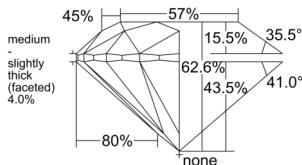

GIA®

FACSIMILE

GIA REPORT 3555235848

Verify this report at gia.edu

GIA NATURAL DIAMOND DOSSIER®

May 12, 2026
GIA Report Number 3555235848
Shape and Cutting Style ..... Round Brilliant
Measurements ..... 4.72 - 4.76 x 2.97 mm

GRADING RESULTS

Carat Weight ..... 0.41 carat
Color Grade ..... F
Clarity Grade VVS1
Cut Grade ..... Excellent

ADDITIONAL GRADING INFORMATION

Polish ..... Excellent
Symmetry ..... Excellent
Fluorescence ..... Medium Blue
Clarity Characteristics ..... Pinpoint
Inscription(s): GIA 3555235848

PROPORTIONS

Profile to actual proportions