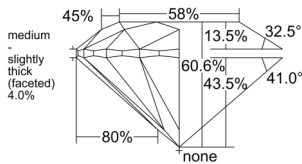

GIA®

FACSIMILE

GIA REPORT 3555233761

Verify this report at GIA.edu

GIA NATURAL DIAMOND DOSSIER®

May 12, 2026
GIA Report Number 3555233761
Shape and Cutting Style ..... Round Brilliant
Measurements ..... 4.41 - 4.44 x 2.68 mm

GRADING RESULTS

Carat Weight ..... 0.32 carat
Color Grade ..... D
Clarity Grade VS2
Cut Grade ..... Excellent

ADDITIONAL GRADING INFORMATION

Polish ..... Excellent
Symmetry ..... Excellent
Fluorescence ..... Strong Blue
Clarity Characteristics ..... Crystal
Inscription(s): GIA 3555233761

PROPORTIONS

Profile to actual proportions