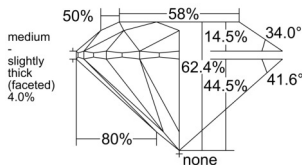

GIA®

FACSIMILE

GIA REPORT 3555231575

Verify this report at GIA.edu

GIA NATURAL DIAMOND DOSSIER®

May 11, 2026
GIA Report Number 3555231575
Shape and Cutting Style ..... Round Brilliant
Measurements ..... 4.81 - 4.85 x 3.01 mm

GRADING RESULTS

Carat Weight ..... 0.43 carat
Color Grade ..... F
Clarity Grade VS1
Cut Grade ..... Excellent

ADDITIONAL GRADING INFORMATION

Polish ..... Excellent
Symmetry ..... Excellent
Fluorescence ..... None
Clarity Characteristics ..... Cloud, Indented Natural
Inscription(s): GIA 3555231575

PROPORTIONS

Profile to actual proportions