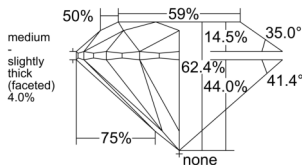

GIA®

FACSIMILE

GIA REPORT 3555228855

Verify this report at GIA.edu

GIA NATURAL DIAMOND DOSSIER®

May 11, 2026
GIA Report Number 3555228855
Shape and Cutting Style ..... Round Brilliant
Measurements ..... 5.09 - 5.13 x 3.19 mm

GRADING RESULTS

Carat Weight ..... 0.52 carat
Color Grade I
Clarity Grade VS1
Cut Grade ..... Excellent

ADDITIONAL GRADING INFORMATION

Polish ..... Excellent
Symmetry ..... Excellent
Fluorescence ..... None
Clarity Characteristics ..... Cloud, Pinpoint
Inscription(s): GIA 3555228855

PROPORTIONS

Profile to actual proportions