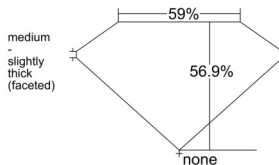

GIA®

FACSIMILE

GIA REPORT 3555227242

Verify this report at GIA.edu

GIA NATURAL DIAMOND DOSSIER®

May 11, 2026
GIA Report Number 3555227242
Shape and Cutting Style ..... Heart Brilliant
Measurements ..... 4.58 x 5.14 x 2.92 mm

GRADING RESULTS

Carat Weight ..... 0.40 carat
Color Grade ..... E
Clarity Grade VVS1

ADDITIONAL GRADING INFORMATION

Polish ..... Excellent
Symmetry ..... Excellent
Fluorescence ..... Faint
Clarity Characteristics ..... Feather
Inscription(s): GIA 3555227242

PROPORTIONS

Profile not to actual proportions

GRADING SCALES

GIA COLOR SCALE		GIA CLARITY SCALE			
COLORLESS	D	VERY VERY SLIGHTLY INCLUDED	FLAWLESS		
	E		INTERNALLY FLAWLESS		
	F	VERY SLIGHTLY INCLUDED	VVS₁		
	G		VVS₂		
	H		VS₁		
	NEAR COLORLESS	I	SLIGHTLY INCLUDED	VS₂	
		J		SI₁	
		FAINT	K	INCLUDED	SI₂
			L		I₁
			M		I₂
VERT LIGHT	N	LIGHT	I₃		
	O				
	P				
	Q				
	R				
	S				
	T				
LIGHT	U				
	V				
	W				
	X				
Y					
Z