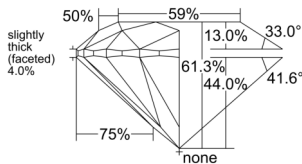

GIA®

FACSIMILE

GIA REPORT 3555224183

Verify this report at GIA.edu

GIA NATURAL DIAMOND DOSSIER®

May 09, 2026
GIA Report Number 3555224183
Shape and Cutting Style ..... Round Brilliant
Measurements ..... 5.81 - 5.86 x 3.58 mm

GRADING RESULTS

Carat Weight ..... 0.75 carat
Color Grade ..... G
Clarity Grade VS1
Cut Grade ..... Excellent

ADDITIONAL GRADING INFORMATION

Polish ..... Excellent
Symmetry ..... Excellent
Fluorescence ..... None
Clarity Characteristics..... Crystal, Feather, Pinpoint
Inscription(s): GIA 3555224183

PROPORTIONS

Profile to actual proportions