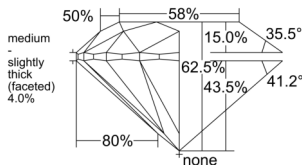

GIA®

FACSIMILE

GIA REPORT 3555217680

Verify this report at GIA.edu

GIA NATURAL DIAMOND DOSSIER®

May 11, 2026
GIA Report Number 3555217680
Shape and Cutting Style ..... Round Brilliant
Measurements ..... 4.83 - 4.87 x 3.03 mm

GRADING RESULTS

Carat Weight ..... 0.44 carat
Color Grade ..... D
Clarity Grade VVS1
Cut Grade ..... Excellent

ADDITIONAL GRADING INFORMATION

Polish ..... Excellent
Symmetry ..... Excellent
Fluorescence ..... Strong Blue
Clarity Characteristics ..... Pinpoint, Feather
Inscription(s): GIA 3555217680

PROPORTIONS

GRADING SCALES

GIA COLOR SCALE	GIA CLARITY SCALE	GIA CUT SCALE	
D	FLAWLESS	EXCELLENT	
E	INTERNALLY FLAWLESS		
F		VVS₁	VERY GOOD
G	VVS₂		
H	VS₁	GOOD	
I	VS₂		
J	SI₁	FAIR	
K	SI₂		
L	I₁	POOR	
M	I₂		
N	I₃		
O			
P			
Q			
R			
S			
T			
U			
V			
W			
X			
Y			
Z