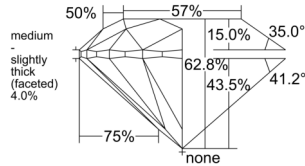

GIA®

FACSIMILE

GIA REPORT

3555207449

Verify this report at GIA.edu

GIA NATURAL DIAMOND DOSSIER®

May 09, 2026
GIA Report Number 3555207449
Shape and Cutting Style ..... Round Brilliant
Measurements ..... 5.05 - 5.08 x 3.18 mm

GRADING RESULTS

Carat Weight ..... 0.50 carat
Color Grade L
Clarity Grade VS2
Cut Grade ..... Excellent

ADDITIONAL GRADING INFORMATION

Polish ..... Excellent
Symmetry ..... Excellent
Fluorescence ..... None
Clarity Characteristics ..... Feather
Inscription(s): GIA 3555207449

PROPORTIONS

GRADING SCALES

GIA COLOR SCALE	GIA CLARITY SCALE	GIA CUT SCALE	
D	FLAWLESS	EXCELLENT	
E	INTERNALLY FLAWLESS		
F		VVS₁	VERY GOOD
G	VVS₂		
H	VS₁	GOOD	
I	VS₂		
J	SI₁	FAIR	
K	SI₂		
L	I₁	POOR	
M	I₂		
N	I₃		
O			
P			
Q			
R			
S			
T			
U			
V			
W			
X			
Y			
Z