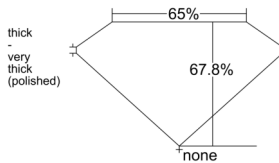

GIA®

FACSIMILE

GIA REPORT 3555191698

Verify this report at GIA.edu

GIA NATURAL DIAMOND DOSSIER®

May 06, 2026
GIA Report Number 3555191698
Shape and Cutting Style ..... Square Emerald Cut
Measurements ..... 3.85 x 3.85 x 2.61 mm

GRADING RESULTS

Carat Weight ..... 0.33 carat
Color Grade ..... F
Clarity Grade VVS1

ADDITIONAL GRADING INFORMATION

Polish ..... Excellent
Symmetry ..... Excellent
Fluorescence ..... None
Clarity Characteristics ..... Pinpoint
Inscription(s): GIA 3555191698

PROPORTIONS

Profile not to actual proportions

GRADING SCALES

GIA COLOR SCALE		GIA CLARITY SCALE			
COLORLESS	D	VERY VERY SLIGHTLY INCLUDED	FLAWLESS		
	E		INTERNALLY FLAWLESS		
	F		VVS₁		
	G		VVS₂		
	NEAR COLORLESS	H	VERY SLIGHTLY INCLUDED	VS₁	
		I		VS₂	
		FAINT	J	SLIGHTLY INCLUDED	S₁
			K		S₂
	L		I₁		
	M		I₂		
N	I₃				
O					
LIGHT	P				
	Q				
	R				
	S				
	T				
	U				
	V				
	W				
X					
Y					
Z