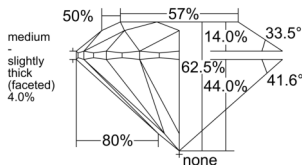

GIA®

FACSIMILE

GIA REPORT 3555165379

Verify this report at GIA.edu

GIA NATURAL DIAMOND DOSSIER®

May 01, 2026
GIA Report Number 3555165379
Shape and Cutting Style ..... Round Brilliant
Measurements ..... 5.38 - 5.42 x 3.38 mm

GRADING RESULTS

Carat Weight ..... 0.60 carat
Color Grade ..... E
Clarity Grade VVS1
Cut Grade ..... Excellent

ADDITIONAL GRADING INFORMATION

Polish ..... Excellent
Symmetry ..... Excellent
Fluorescence ..... None
Clarity Characteristics ..... Pinpoint, Cloud
Inscription(s): GIA 3555165379

PROPORTIONS

Profile to actual proportions