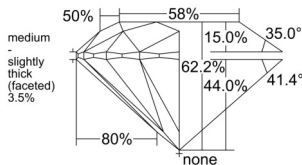

GIA®

FACSIMILE

GIA REPORT 3555162243

Verify this report at GIA.edu

GIA NATURAL DIAMOND DOSSIER®

May 01, 2026
GIA Report Number 3555162243
Shape and Cutting Style ..... Round Brilliant
Measurements ..... 5.93 - 5.95 x 3.70 mm

GRADING RESULTS

Carat Weight ..... 0.80 carat
Color Grade ..... F
Clarity Grade VVS1
Cut Grade ..... Excellent

ADDITIONAL GRADING INFORMATION

Polish ..... Excellent
Symmetry ..... Excellent
Fluorescence ..... None
Clarity Characteristics ..... Cloud, Pinpoint, Feather
Inscription(s): GIA 3555162243

PROPORTIONS

Profile to actual proportions

GRADING SCALES

GIA COLOR SCALE

COLOURESS	D
	E
	F
	G
	H
	I
	J
NEAR COLOURESS	K
	L
FAIN	M
	N
	O
	P
	Q
	R
	S
	T
	U
	V
	W
	X
	Y
LIGHT	Z

GIA CLARITY SCALE

FLAWLESS	INTERNAL FLAWLESS	
		FLAWLESS
VERY VERY SLIGHTLY INCLUDED	VVS₁	
	VVS₂	
VERY SLIGHTLY INCLUDED	VS₁	
	VS₂	
SLIGHTLY INCLUDED	SI₁	
	SI₂	
INCLUDED	I₁	
	I₂	
	I₃	

GIA CUT SCALE

EXCELLENT	
	VERY GOOD
GOOD	
FAIR	
POOR