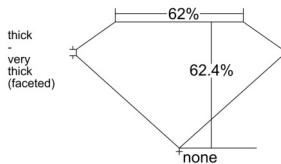

GIA®

FACSIMILE

GIA REPORT 3555157632

Verify this report at gia.edu

GIA NATURAL DIAMOND DOSSIER®

April 30, 2026
GIA Report Number 3555157632
Shape and Cutting Style ..... Pear Brilliant
Measurements ..... 7.02 x 4.43 x 2.76 mm

GRADING RESULTS

Carat Weight ..... 0.50 carat
Color Grade ..... E
Clarity Grade VS1

ADDITIONAL GRADING INFORMATION

Polish ..... Excellent
Symmetry ..... Very Good
Fluorescence ..... Faint
Clarity Characteristics ..... Crystal, Pinpoint
Inscription(s): GIA 3555157632

PROPORTIONS

Profile not to actual proportions

GRADING SCALES

GIA COLOR SCALE		GIA CLARITY SCALE			
COLORLESS	D	VERY VERY SLIGHTLY INCLUDED	FLAWLESS		
	E		INTERNALLY FLAWLESS		
	F		VS₁		
	NEAR COLORLESS	G	VERY SLIGHTLY INCLUDED	VS₂	
		H		VS₁	
		FAINT	I	SLIGHTLY INCLUDED	VS₂
			J		SI₁
	K		SI₂		
	LIGHT		L	INCLUDED	I₁
		M	I₂		
N		I₃			
O					
P					
Q					
R					
S					
T					
U					
V					
W					
X					
Y					
Z