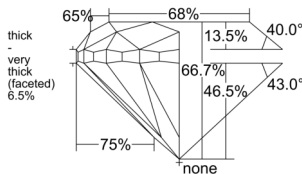

GIA®

FACSIMILE

GIA REPORT 3555152068

Verify this report at GIA.edu

GIA NATURAL DIAMOND DOSSIER®

May 04, 2026
GIA Report Number 3555152068
Shape and Cutting Style ..... Round Brilliant
Measurements ..... 5.40 - 5.45 x 3.62 mm

GRADING RESULTS

Carat Weight ..... 0.70 carat
Color Grade I
Clarity Grade VS2
Cut Grade ..... Good

ADDITIONAL GRADING INFORMATION

Polish ..... Excellent
Symmetry ..... Excellent
Fluorescence ..... None
Clarity Characteristics ..... Cloud
Inscription(s): GIA 3555152068

PROPORTIONS

Profile to actual proportions