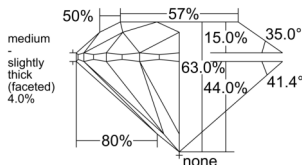

GIA®

FACSIMILE

GIA REPORT 3555152038

Verify this report at GIA.edu

GIA NATURAL DIAMOND DOSSIER®

May 02, 2026
GIA Report Number 3555152038
Shape and Cutting Style ..... Round Brilliant
Measurements ..... 5.02 - 5.08 x 3.18 mm

GRADING RESULTS

Carat Weight ..... 0.50 carat
Color Grade ..... H
Clarity Grade VVS2
Cut Grade ..... Excellent

ADDITIONAL GRADING INFORMATION

Polish ..... Excellent
Symmetry ..... Very Good
Fluorescence ..... Faint
Clarity Characteristics..... Indented Natural, Pinpoint
Inscription(s): GIA 3555152038

PROPORTIONS

GRADING SCALES

GIA COLOR SCALE

COLORLESS	D
	E
	F
	G
	H
	I
	J
NEAR COLORLESS	K
	L
FAIN	M
	N
	O
	P
VERY LIGHT	Q
	R
	S
	T
	U
	V
	W
	X
	Y
LIGHT	Z

GIA CLARITY SCALE

FLAWLESS	INTERNAL FLAWLESS	
		FLAWLESS
VERY VERY SLIGHTLY INCLUDED	VVS₁	
	VVS₂	
VERY SLIGHTLY INCLUDED	VS₁	
	VS₂	
SLIGHTLY INCLUDED	SI₁	
	SI₂	
INCLUDED	I₁	
	I₂	
	I₃	

GIA CUT SCALE

EXCELLENT
VERY GOOD
GOOD
FAIR
POOR