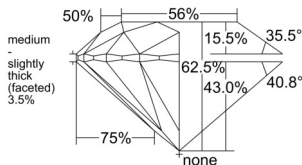

GIA®

FACSIMILE

GIA REPORT 3555143472

Verify this report at GIA.edu

GIA NATURAL DIAMOND DOSSIER®

April 30, 2026
GIA Report Number 3555143472
Shape and Cutting Style ..... Round Brilliant
Measurements ..... 5.11 - 5.13 x 3.20 mm

GRADING RESULTS

Carat Weight ..... 0.51 carat
Color Grade ..... H
Clarity Grade VS1
Cut Grade ..... Excellent

ADDITIONAL GRADING INFORMATION

Polish ..... Excellent
Symmetry ..... Excellent
Fluorescence ..... None
Clarity Characteristics..... Crystal, Feather, Needle, Pinpoint
Inscription(s): GIA 3555143472

PROPORTIONS

GRADING SCALES

GIA COLOR SCALE

COLORLESS	D
	E
	F
	G
	H
	I
	J
NEAR COLORLESS	K
	L
	M
Faint	N
	O
	P
	Q
	R
	S
	T
	U
	V
	W
	X
	Y
Light	Z

GIA CLARITY SCALE

FLAWLESS	INTERNAL FLAWLESS	
		EXCELLENT
VERY VERY SLIGHTLY INCLUDED	VVS₁	
	VVS₂	
VERY SLIGHTLY INCLUDED	VS₁	
	VS₂	
SLIGHTLY INCLUDED	SI₁	
	SI₂	
INCLUDED	I₁	
	I₂	
	I₃	
POOR		

GIA CUT SCALE

EXCELLENT
VERY GOOD
GOOD
FAIR
POOR