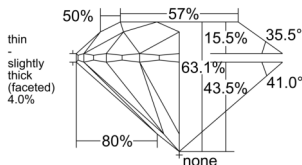

GIA®

FACSIMILE

GIA REPORT 3555142860

Verify this report at GIA.edu

GIA NATURAL DIAMOND DOSSIER®

April 30, 2026
GIA Report Number 3555142860
Shape and Cutting Style ..... Round Brilliant
Measurements ..... 5.33 - 5.37 x 3.38 mm

GRADING RESULTS

Carat Weight ..... 0.60 carat
Color Grade ..... E
Clarity Grade VS1
Cut Grade ..... Excellent

ADDITIONAL GRADING INFORMATION

Polish ..... Excellent
Symmetry ..... Excellent
Fluorescence ..... Strong Blue
Clarity Characteristics..... Indented Natural, Cloud, Pinpoint
Inspection(s): GIA 3555142860

PROPORTIONS

Profile to actual proportions

GRADING SCALES

GIA COLOR SCALE	GIA CLARITY SCALE	GIA CUT SCALE
COLOURLESS	FLAWLESS	EXCELLENT
E	INTERNALLY FLAWLESS	
F	VVS₁	VERY GOOD
G		
H	VVS₂	GOOD
I	VS₁	
J	VS₂	FAIR
K	SI₁	
L	SI₂	POOR
M	I₁	
N	I₂	
O	I₃	
P		
Q		
R		
S		
T		
U		
V		
W		
X		
Y		
Z