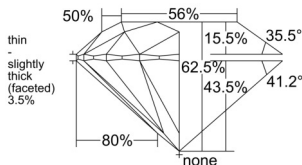

GIA®

FACSIMILE

GIA REPORT 3555136431

Verify this report at GIA.edu

GIA NATURAL DIAMOND DOSSIER®

April 28, 2026
GIA Report Number 3555136431
Shape and Cutting Style ..... Round Brilliant
Measurements ..... 5.07 - 5.11 x 3.18 mm

GRADING RESULTS

Carat Weight ..... 0.50 carat
Color Grade I
Clarity Grade VS2
Cut Grade ..... Excellent

ADDITIONAL GRADING INFORMATION

Polish ..... Excellent
Symmetry ..... Excellent
Fluorescence ..... Faint
Clarity Characteristics ..... Cloud, Crystal
Inscription(s): GIA 3555136431

PROPORTIONS

GRADING SCALES

GIA COLOR SCALE	GIA CLARITY SCALE	GIA CUT SCALE	
COLOURLESS D	FLAWLESS	EXCELLENT	
E	INTERNALLY FLAWLESS		
F		VVS₁	VERY GOOD
G	VVS₂		
H	VS₁	GOOD	
I	VS₂		
J	SI₁	FAIR	
K	SI₂		
L	I₁	POOR	
M	I₂		
N	I₃		
O			
P			
Q			
R			
S			
T			
U			
V			
W			
X			
Y			
Z