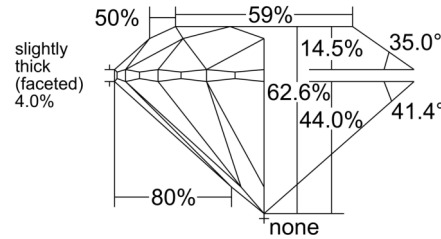

GIA REPORT
3555130737

Verify this report at GIA.edu

FACSIMILE

This is a digital representation of the original GIA Report. This representation might not be accepted in lieu of the original GIA Report in certain circumstances. The original GIA Report includes certain security features which are not reproducible on this facsimile.

GIA NATURAL DIAMOND GRADING REPORT

April 29, 2026
GIA Report Number 3555130737
Shape and Cutting Style ..... Round Brilliant
Measurements ..... 7.27 - 7.32 x 4.57 mm

GRADING RESULTS

Carat Weight ..... 1.51 carat
Color Grade ..... E
Clarity Grade VVS2
Cut Grade ..... Excellent

ADDITIONAL GRADING INFORMATION

Polish ..... Excellent
Symmetry ..... Excellent
Fluorescence ..... Faint
Inscription(s): GIA 3555130737
Comments: Internal graining is not shown.

PROPORTIONS

Profile to actual proportions