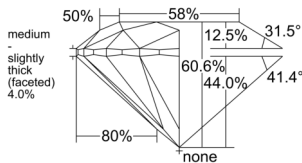

GIA®

FACSIMILE

GIA REPORT 3555127868

Verify this report at GIA.edu

GIA NATURAL DIAMOND DOSSIER®

April 27, 2026
GIA Report Number 3555127868
Shape and Cutting Style ..... Round Brilliant
Measurements ..... 4.54 - 4.55 x 2.75 mm

GRADING RESULTS

Carat Weight ..... 0.34 carat
Color Grade ..... E
Clarity Grade VS1
Cut Grade ..... Excellent

ADDITIONAL GRADING INFORMATION

Polish ..... Excellent
Symmetry ..... Excellent
Fluorescence ..... None
Clarity Characteristics..... Crystal, Feather, Cloud, Pinpoint
Inscription(s): GIA 3555127868

PROPORTIONS

Profile to actual proportions

GRADING SCALES

GIA COLOR SCALE	GIA CLARITY SCALE	GIA CUT SCALE	
D	FLAWLESS	EXCELLENT	
E	INTERNALLY FLAWLESS		
F		VVS₁	VERY GOOD
G	VVS₂		
H	VS₁	GOOD	
I	VS₂		
J	SI₁	FAIR	
K	SI₂		
L	I₁	POOR	
M			
N			
O	I₂		
P			
Q			
R	I₃		
S			
T			
U			
V			
W			
X			
Y			
Z