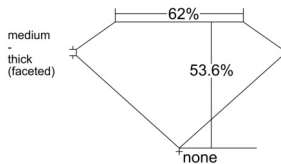

GIA®

FACSIMILE

GIA REPORT 3555106753

Verify this report at GIA.edu

GIA NATURAL DIAMOND DOSSIER®

April 29, 2026
GIA Report Number 3555106753
Shape and Cutting Style ..... Heart Brilliant
Measurements ..... 5.31 x 6.00 x 3.22 mm

GRADING RESULTS

Carat Weight ..... 0.60 carat
Color Grade ..... E
Clarity Grade VS1

ADDITIONAL GRADING INFORMATION

Polish ..... Excellent
Symmetry ..... Excellent
Fluorescence ..... None
Clarity Characteristics ..... Cloud, Needle
Inscription(s): GIA 3555106753

PROPORTIONS

Profile not to actual proportions

GRADING SCALES

GIA COLOR SCALE		GIA CLARITY SCALE			
COLORLESS	D	VERY VERY SLIGHTLY INCLUDED	FLAWLESS		
	E		INTERNALLY FLAWLESS		
	F	VERY SLIGHTLY INCLUDED	VVS₁		
	G		VVS₂		
	H		VS₁		
	NEAR COLORLESS	I	SLIGHTLY INCLUDED	VS₂	
		J		SI₁	
		FAINT	K	INCLUDED	SI₂
			L		I₁
			M		I₂
VERT LIGHT	N	LIGHT	I₃		
	O				
	P				
	Q				
	R				
	S